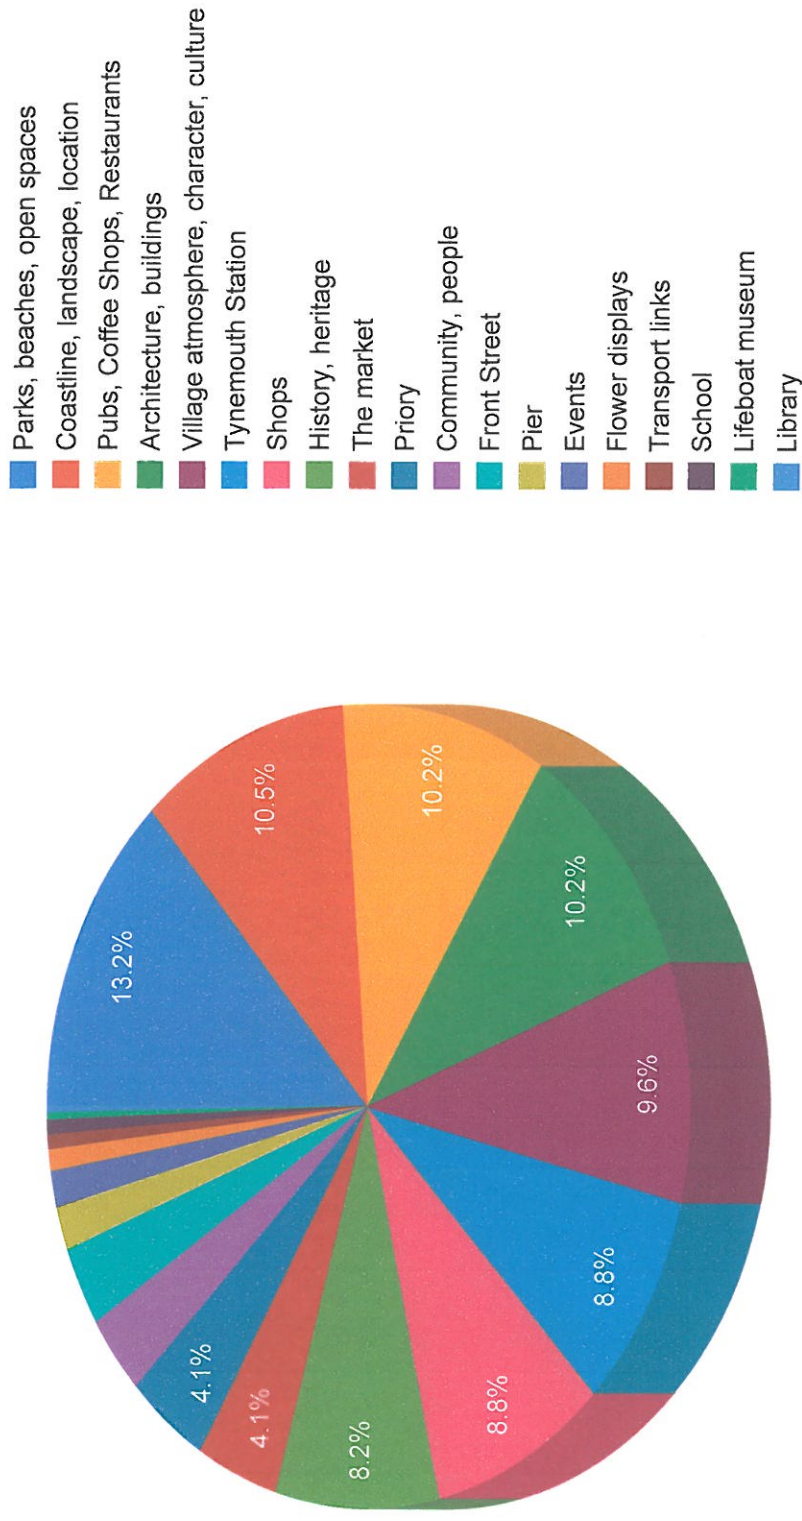

Q1. What do you like about Tynemouth Village Conservation Area? (Analysis of 342 suggestions from 170 respondees)

Q2. What could be improved in Tynemouth Village Conservation Area? (Percentage of respondents who suggested each improvement)

Q2. What could be improved in Tynemouth Village Conservation Area? (Analysis of 276 suggestions from 170 respondees)