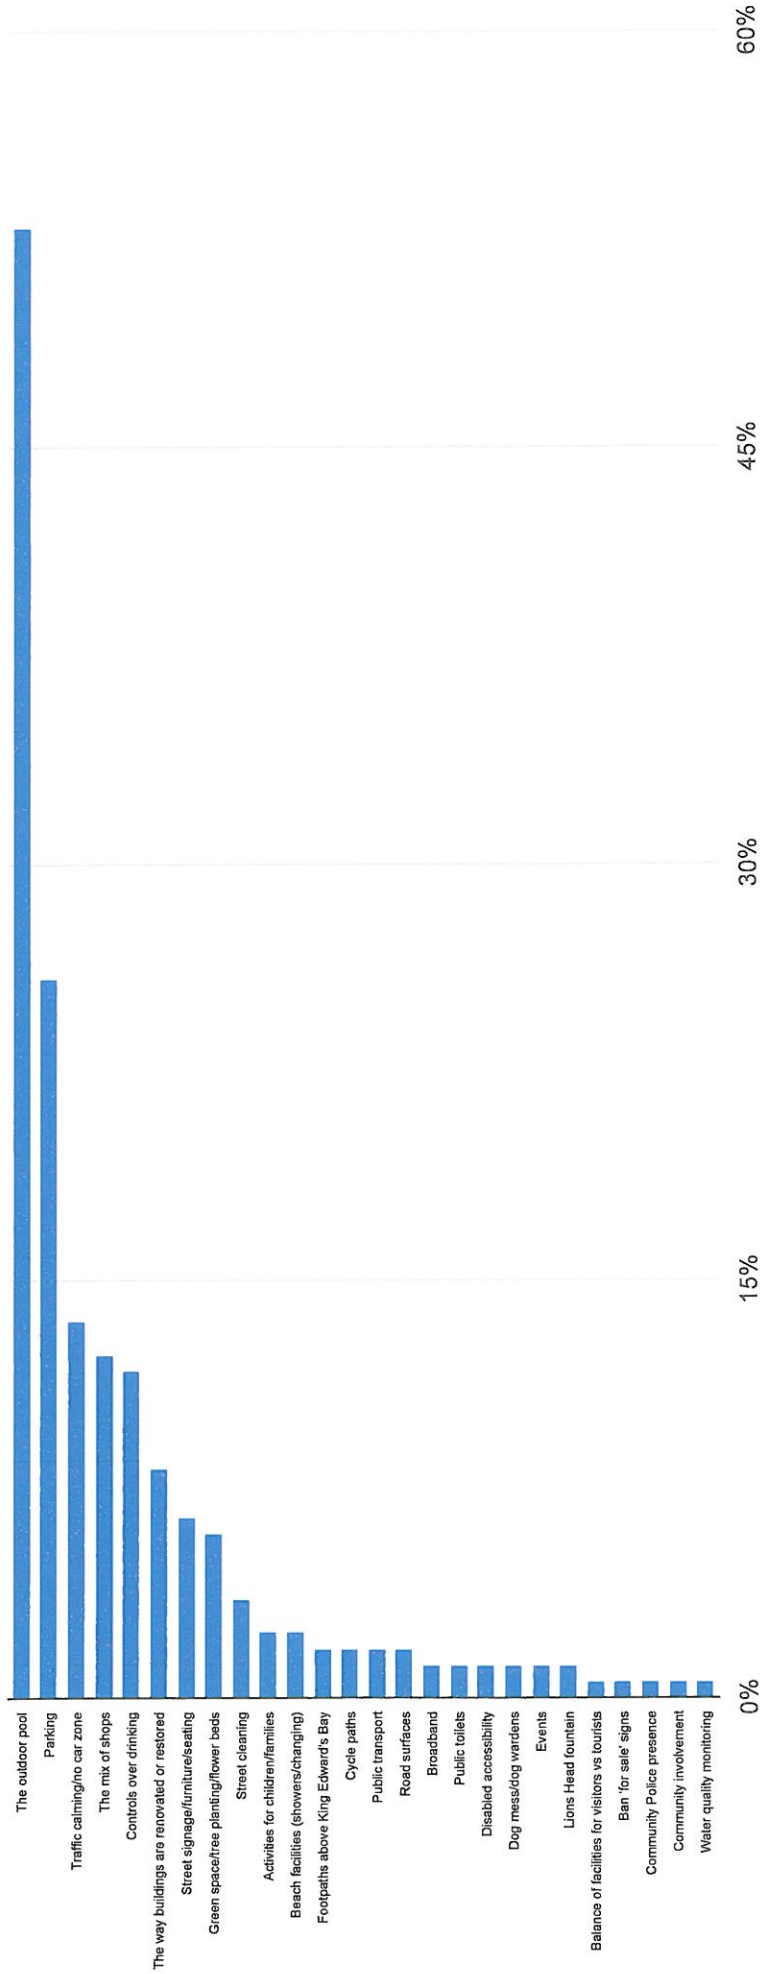

Q1. What do you like about Tynemouth Village Conservation Area? (Analysis of 342 suggestions from 170 respondees)

Q2. What could be improved in Tynemouth Village Conservation Area? (Percentage of respondents who suggested each improvement)

Q2. What could be improved in Tynemouth Village Conservation Area? (Analysis of 276 suggestions from 170 respondees)